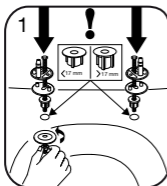

D99

Bund monteret / Bottom mounted

Top monteret / Top mounted

ATTENTION:

IFÖ 6775 / ONLY 6 MM SCREW, NO TOGGLE HINGE

24-08-2017

LDPE