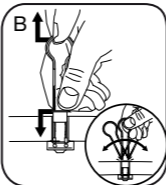

D99

Bund monteret / Bottom mounted

Top monteret / Top mounted

ATTENTION:

IFÖ 6775 / ONLY 6 MM SCREW, NO TOGGLE HINGE

24-08-2017

LDPE