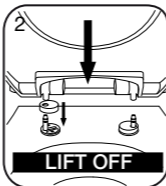

D99

Bund monteret / Bottom mounted

Top monteret / Top mounted

ATTENTION:

IFÖ 6775 / ONLY 6 MM SCREW, NO TOGGLE HINGE

24-08-2017

LDPE