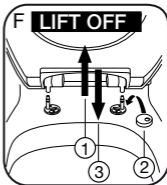

D99

Bund monteret / Bottom mounted

Top monteret / Top mounted

ATTENTION:

IFÖ 6775 / ONLY 6 MM SCREW, NO TOGGLE HINGE

24-08-2017

LDPE