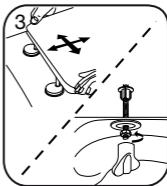

D99

Bund monteret / Bottom mounted

Top monteret / Top mounted

ATTENTION:

IFÖ 6775 / ONLY 6 MM SCREW, NO TOGGLE HINGE

24-08-2017

LDPE