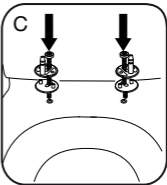

D99

Bund monteret / Bottom mounted

Top monteret / Top mounted

ATTENTION:

IFÖ 6775 / ONLY 6 MM SCREW, NO TOGGLE HINGE

24-08-2017

LDPE