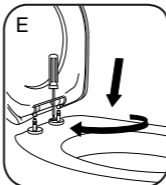

D99

Bund monteret / Bottom mounted

Top monteret / Top mounted

ATTENTION:

IFÖ 6775 / ONLY 6 MM SCREW, NO TOGGLE HINGE

24-08-2017

LDPE